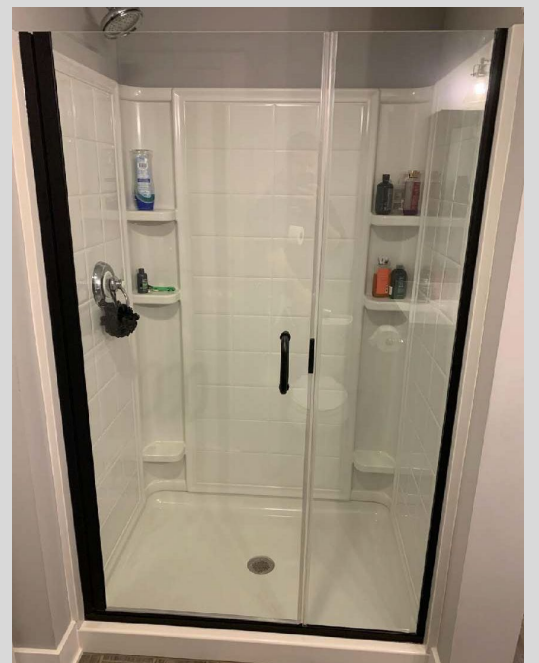

Hybrid Hinged Door & Panels

The hybrid design offers a headerless enclosure, allowing more of a frameless look still at an affordable cost. The units consist of a 1/4" thick, tempered continuous hinge door that includes a thru-glass back-to-back handle and 3/8" thick, tempered fixed panels.

Can be done in a tiled, onyx or fiberglass enclosure.

Clear, frosted and rain glass options available.

Max Height 78 7/16".

Matte Black

Chrome

Brushed Nickel

Oil Rubbed Bronze