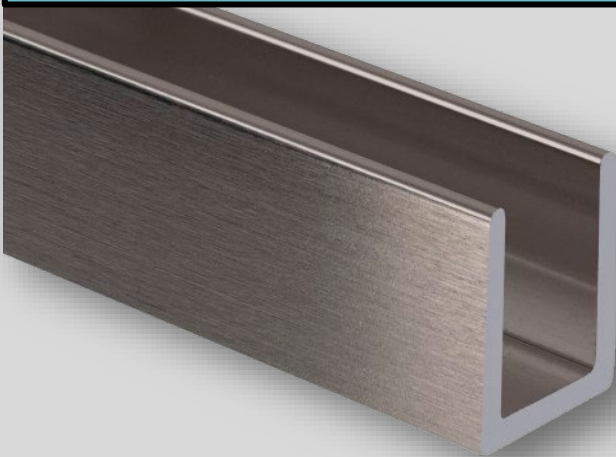

Frameless Hinged Door & Panels

When shopping for a new shower enclosure, consider that less is more. There are less hardware and metal in an all-glass shower to block the view. Think extravagant minimalism. As implied in the name, the edges of a frameless shower are exposed and polished or mitered to a smooth finish. The frameless design offers the clean look of a fixed panel set into metal u-channeling and hinged doors.

This can be fully customized to add inline, half wall, notched and free-standing fixed panels.

A header may be necessary on larger enclosures. Comes in 3/8" Glass. Can be done in a tiled or onyx enclosure. Not available for fiberglass enclosures.

Matte Black

Brushed Nickel

Chrome

Oil Rubbed Bronze

Satin Brass

Brushed Bronze