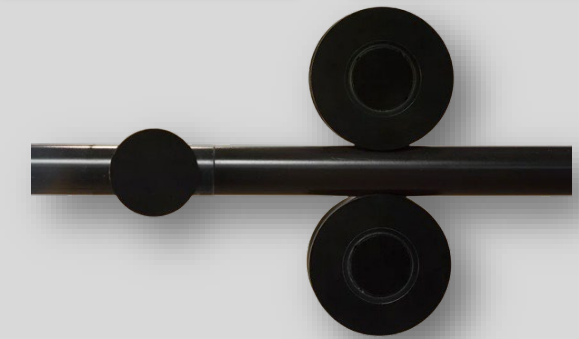

Stock Width: Between 48" - 72"

Stock Heights: 62", 72" & 80"

Matte Black

Chrome

Brushed Nickel

Oil Rubbed Bronze

Frameless Sliding Doors Continued

3/8" Titan Phantom Bypass Shower Door